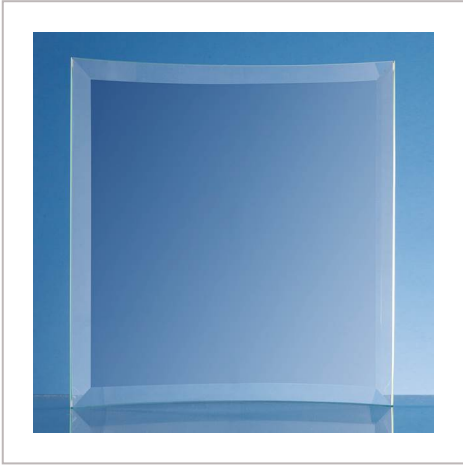

## Jade Glass Bevelled Crescent

22.5CM X 20.5CM X 5MM JADE GLASS BEVELLED CRESCENT

<b>METHOD</b>	Engraved
<b>PRINT AREA</b>	H170, W170
<b>MATERIAL</b>	Glass
<b>COLOURS</b>	Jade
<b>SIZE</b>	H225, W205
<b>AWARD PACKAGING</b>	White Skillet Boxes
<b>WEIGHT</b>	1.3KG
<b>MOQ</b>	1
<b>CARTON QUANTITY</b>	15
<b>CARTON WEIGHT</b>	20KG
<b>CARTON DIMENSIONS</b>	61cm x 46cm x 46cm