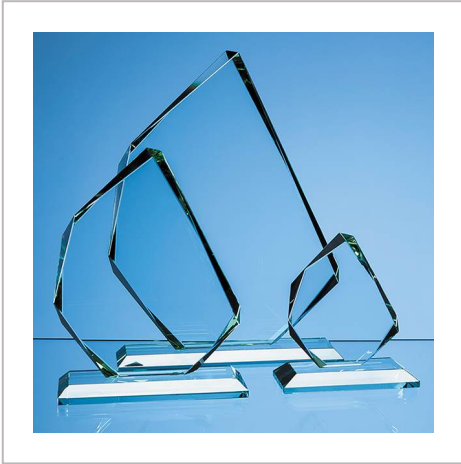

## Jade Glass Facetted Ice Peak Award

28CM X 20.5CM X 15MM JADE GLASS FACETTED ICE PEAK  
AWARD

<b>METHOD</b>	Engraved
<b>PRINT AREA</b>	H135, W110
<b>MATERIAL</b>	Glass
<b>COLOURS</b>	Jade
<b>SIZE</b>	H290, W210
<b>AWARD PACKAGING</b>	Foam Lined Boxes
<b>WEIGHT</b>	1.3KG
<b>MOQ</b>	1
<b>CARTON QUANTITY</b>	15
<b>CARTON WEIGHT</b>	20KG
<b>CARTON DIMENSIONS</b>	61cm x 46cm x 46cm